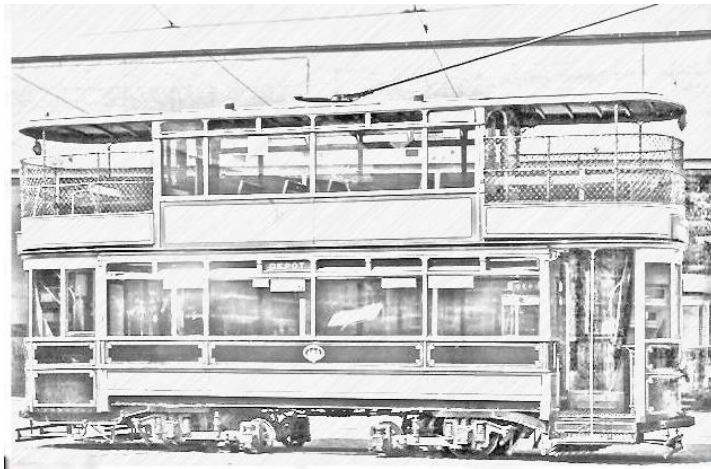

East Lancs Model Tramway Supplies

Mail order Catalogue

NOW
ACCEPTING
CARD
PAYMENTS

**SPRING
2016**

Mr. J. D. Whitehouse
14 Buttermere Road,
Burnley, Lancashire, BB10 4HU
Tel. 01282 436802 (evenings)
Mob. 07840 707653
www.themodeltramshop.com
email sales.elmts@gmail.com
<http://stores.ebay.co.uk/Model-Tram-Shop>

Contacting us

We can be contacted at the address above, either by letter, email, phone or text.

Please note the following:

ELMTS is not John's main job so he can usually only be contacted at the following times: Evenings 6 – 9 pm. Answerphone messages will be dealt with as quickly as possible, but please allow up to 28 days for a response to ANY communication. You can leave a message on the landline or mobile voicemail.

Postage:

Small items such as transfers please send 1 x Large 1st class stamp.

All other items: Please add £3.50 per order, except large and heavy items which we will quote on ordering. Overseas postage usually charged at £10.00

TERMS & CONDITIONS

Payment methods

We accept the following payment methods: Cash, cheque, Postal order, paypal, card or bank transfer.

Cheques should be made payable to East Lancs Model Tramway Supplies and in £ sterling, drawn on a British bank.

Cash in £ sterling also accepted but sent through the post at your own risk.

Paypal - Please ask us to send a payment request or you can pay direct to the paypal account at j.d.whitehouse2@tesco.net
We accept card payments via paypal here which is a mobile phone app. Please phone with card details or send with order.

All prices are correct at time of publication. We reserve the right to change prices without notice.

Refunds/exchange

Goods will be refunded or exchanged free of charge if they are faulty or damaged.

Unwanted goods in mint condition may be returned within 14 days for refund, minus full cost of post and packing. After 14