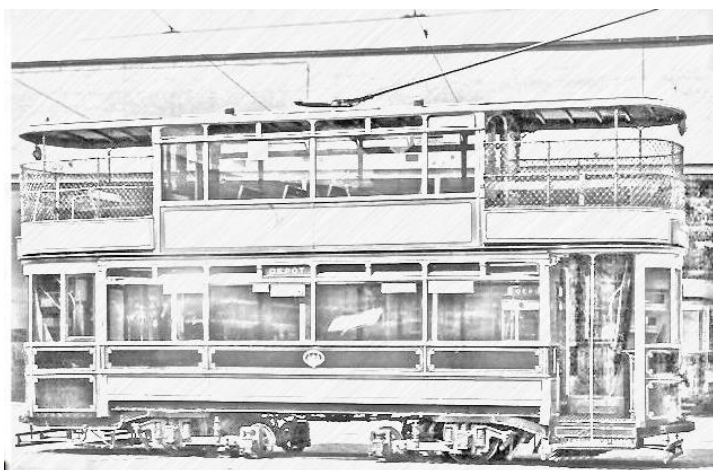

East Lancs Model Tramway Supplies

Mail order Catalogue

NOW
ACCEPTING
CARD
PAYMENTS

SPRING

2017

Mr. J. D. Whitehouse

14 Buttermere Road,

Burnley, Lancashire, BB10 4HU

Tel. 01282 436802 (evenings)

Mob. 07840 707653

www.themodeltramshop.com

email sales.elmts@gmail.com

<http://stores.ebay.co.uk/Model-Tram-Shop>

Contacting us

We can be contacted at the address above, either by letter, email, phone or text.

Please note the following:

ELMTS is not John's main job so he can usually only be contacted at the following times: Evenings 6 – 9 pm. Answerphone messages will be dealt with as quickly as possible, but please allow up to 28 days for a response to ANY communication. You can leave a message on the landline or mobile voicemail.

Postage:

Small items such as transfers please send 1 x Large 1st class stamp.

All other items: Please add £3.50 per order, except large and heavy items which we will quote on ordering. Overseas postage usually charged at £10.00

TERMS & CONDITIONS

Payment methods

We accept the following payment methods: Cash, cheque, Postal order, paypal, card or bank transfer.

Cheques should be made payable to East Lancs Model Tramway Supplies and in £ sterling, drawn on a British bank.

Cash in £ sterling also accepted but sent through the post at your own risk.

Paypal - Please ask us to send a payment request or you can pay direct to the paypal account at j.d.whitehouse2@tesco.net
We accept card payments via paypal here which is a mobile phone app. Please phone with card details or send with order.

All prices are correct at time of publication. We reserve the right to change prices without notice.

Refunds/exchange

Goods will be refunded or exchanged free of charge if they are faulty or damaged.

Unwanted goods in mint condition may be returned within 14 days for refund, minus full cost of post and packing. After 14